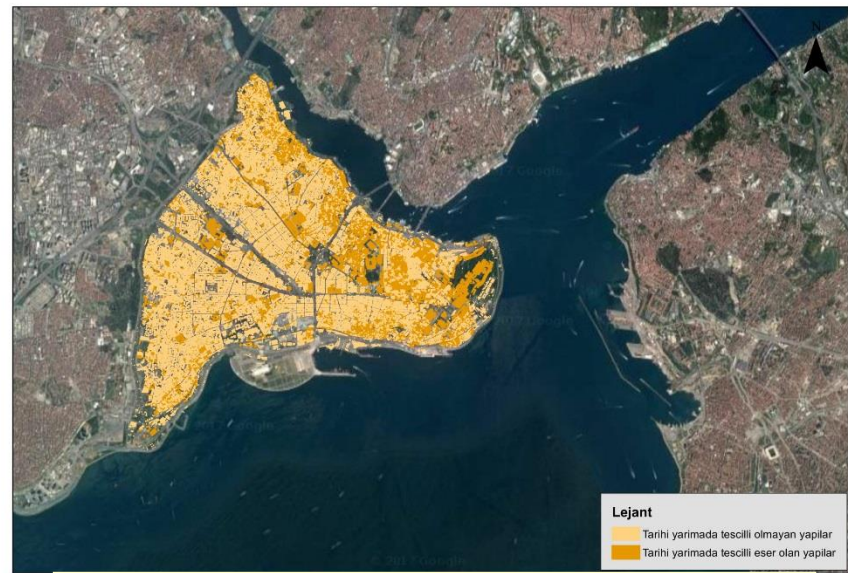

THREE ACTION RESEARCH CASES FROM TURKEY

- 1. DEVELOPING ANOTHER WAY TO
MANAGE PUBLIC GOOD COLLECTIVELY
IN THE HISTORIC PENINSULA**
- 2. TRANSFORMING THE TURKISH RED
CRESCENT TO BECOME A MODEL FOR
THE REGIONAL ACTORS**
- 3. DESIGNING NEW GREENFIELD SITE
NOT-FOR-PROFIT PRIVATE
UNIVERSITIES**

HISTORIC PENINSULA OF ISTANBUL

Red indicates serious earthquake risk

Only 38% of the buildings have permits

TÜRK KIZILAYI
1868

[HOME PAGE](#) [ABOUT US](#) [WHAT WE DO](#) [DONATE](#) [BRANCHES](#) [F.A.Q.](#) [LINKS](#) [CONTACT US](#)