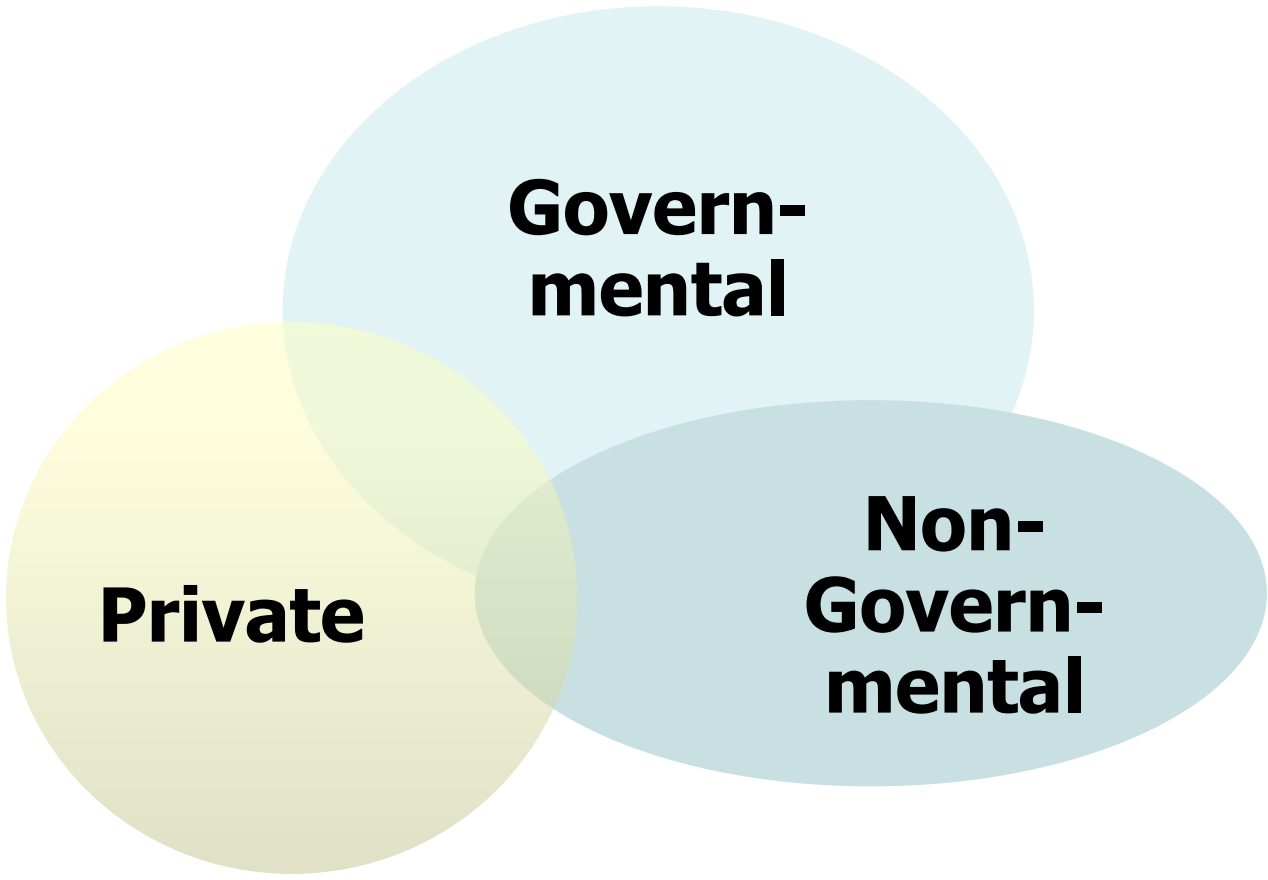

TRIPLE HELIX BLENDING IS

***THE QUEST TO DISCOVER NEW
WAYS OF PRODUCING PUBLIC***

Governmental

Private

Non-Governmental